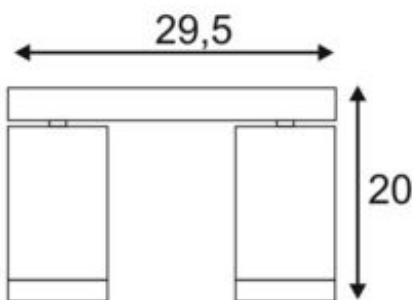

BILAS 2

wall and ceiling light, spot, double-headed, LED, 2700K, round, white matt, 25°, 30W, incl. canopy

Article number	156431
Number of light sources	2
Max. wattage	30 Watt
Lamp	COB LED module
Light distribution type 1	Direct
Light distribution type 3	rotationally symmetric
Product family	Bilas
Feed-in capability	No
Lamp included	No
Length	29.5 cm
Width	9.5 cm
Height	20 cm
Net weight	2.442 kg
Gross weight	2.897 kg
Voltage	230 ~50/60 Volts
Protection class	I
Beam angle	25 Degree
Material	Aluminium/glass
Colour	matt white
Way of mounting	Surface wall / Surface ceiling mounting
Average lifespan	50000 Hours
Colour temperature	2700 Kelvin
Colour rendering index	80
Luminous flux	2000 lm
Energy efficiency class	A++
fastCalcEnabled	Yes
ranking	400
Catalogue page	BIG WHITE 2017: 287

The BILAS SPOT Wall and ceiling light exhibits a simple and elegant form. Thanks to its dimmable, high output COB LED, the luminaire can be used in a variety of settings. The luminaire is available in single, double, and triple row versions, and comes ready for direct connection to 230V electrical mains.