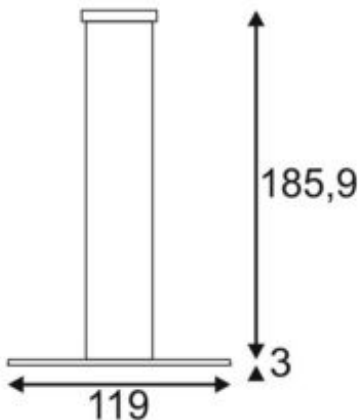

## VINCELLI

pendant, LED, 2700K, bamboo, black canopy, 27W, incl. LED driver

Article number	156227
Number of light sources	176
Max. wattage	27 Watt
Lamp	SMD LED
Light distribution type 1	Direct
Light distribution type 3	Axis-symmetric
Product family	Vincelli
Feed-in capability	No
Lamp included	No
Length	119 cm
Width	3.5 cm
Height	3 cm
Pendant length	150 cm
Net weight	2.378 kg
Gross weight	3.344 kg
Voltage	200-240 ~50/60 . 700 Volts
Protection class	I
Beam angle	120 Degree
Material	Bamboo/steel
Colour	bamboo
Way of mounting	Surface ceiling mounting (pendant)
Average lifespan	30000 Hours
Colour temperature	2700 Kelvin
Colour rendering index	80
Luminous flux	1630 lm
Energy efficiency class	A++
fastCalcEnabled	Yes
ranking	400
Catalogue page	BIG WHITE 2017: 116