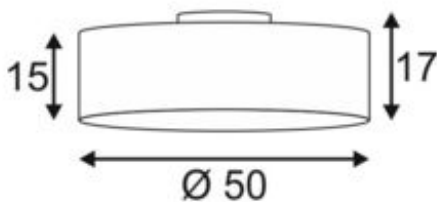

TENORA CL-1

ceiling light, TC-(D,H,T,Q)SE, round, black shade Ø/H 50/15 cm, max. 69W

Article number	156050
Light distribution type 1	direct-indirect
Light distribution type 3	rotationally symmetric
Product family	Tenora
Feed-in capability	No
LBS code	TC(...)SE
Lamp	TC(...)SE
Lampholder / Socket	E27
Number of light sources	3
Lamp included	No
Height	17 cm
Diameter	50 cm
Net weight	1.393 kg
Gross weight	3.052 kg
Voltage	230 ~50 Volts
Max. wattage	23 Watt
Protection class	I
Material	Textile/polystyrene/steel
Colour	black
Way of mounting	Surface ceiling mounting
Energy efficiency class	A++
fastCalcEnabled	No
ranking	300
Catalogue page	BIG WHITE 2017: 229

The TENORA CL-1 ceiling light convinces with its extremely flat body, which is covered by an acrylic glass lamp shade. Available in black or white, the textile and polyester-based shade guarantees the even lighting attributes of the standard E27 high voltage lamp used. The TENORA CL-1 ceiling light comes ready for direct connection to 230V mains supply.