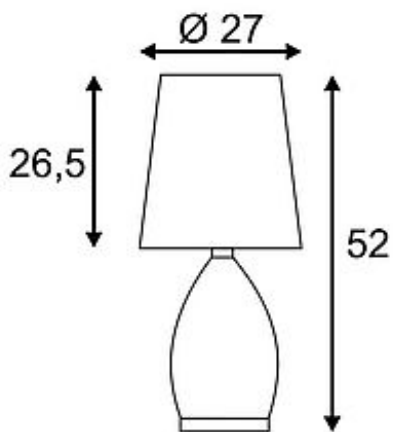

CELLINERO table lamp

round, brown, E27, max. 40W

Article number	155664
Type of lamp	Conventional lamp
Lamp	E27 230V max. 40W
Lampholder / Socket	E27
Number of light sources	1
Lamp included	No
Height	52 cm
Diameter	27 cm
Net weight	1.838 kg
Gross weight	3.952 kg
Voltage	230 Volt
Max. wattage	40 Watt
Protection class	II
Material	steel / synthetic leather
Colour	brown
Way of mounting	mobile
Remark 1	Maximum length energy saver 19 cm
Remark 2	200 cm connection lead with switch and plug included
Remark 3	Outer side of shade made from synthetic leather
Remark 4	Energy labels in your language are available in the Service Area sub point Download
Suitable for lamps from EEC	E
Suitable for lamps up to EEC	A+
Type of plug	2 pin flat euro plug
Light distribution type 1	direct-indirect