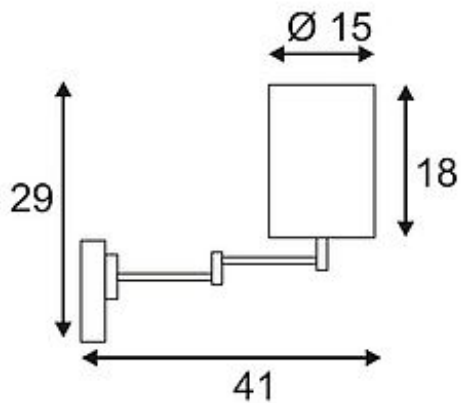

SOPRANA wall lamp

WL-1, round , white, E27, max. 40W

Article number	155621
Catalogue	BIG WHITE 2015, Page 143
Type of lamp	Conventional lamp
Lamp	E27 230V max. 40W
Lampholder / Socket	E27
Number of light sources	1
Lamp included	No
Tilt range	180 Degree
Length	33 cm
Width	15 cm
Height	30 cm
Diameter	15 cm
Net weight	0.761 kg
Gross weight	3.26 kg
Voltage	230 Volt
Max. wattage	40 Watt
Protection class	I
Material	aluminium / steel
Colour	chrome / white
Way of mounting	surface wall mounting
Remark 1	Bulb maximum length 15 cm
Remark 2	Canopy (W / H / D): 8,4 / 12 / 3 cm
Remark 3	Arm-length: 30 cm
Remark 4	Energy labels in your language are available in the Service Area sub point Download
Suitable for lamps from EEC	E
Suitable for lamps up to EEC	A+
Light distribution type 1	direct-indirect

Our high-voltage wall luminaire SOPRANA WL-1, available in either black or white fabric, is designed for indoor use and standard E27 incandescent or energy-saving lamps. The clear structure of the lampshade with decorating, reinforcing elements creates a harmonic overall picture by homogeneous and glare-free illumination of the lamp shade. SOPRANA WL-1 is supplied ready for direct connection to 230V mains supply and equipped with a switch. This luminaire is compatible with bulbs of the energy classes: E - A+