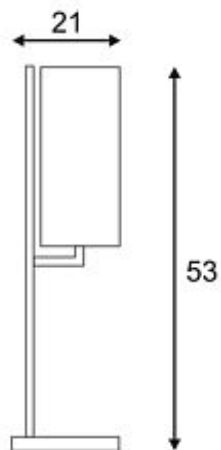

LASSON table lamp

TL-1, round , black, E27, max. 40W

Article number	155600
Type of lamp	Conventional lamp
Lamp	E27 230V max. 40W
Lampholder / Socket	E27
Number of light sources	1
Lamp included	No
Length	21 cm
Width	15 cm
Height	53 cm
Net weight	2.567 kg
Gross weight	4.113 kg
Voltage	230 Volt
Max. wattage	40 Watt
Protection class	II
Material	textile / steel
Colour	chrome / black
Way of mounting	mobile
Remark 1	200 cm connection lead with switch and plug included
Remark 2	Bulb maximum length 14,5 cm
Remark 3	The changing look of the shade is a result of stretched black filaments
Remark 4	Energy labels in your language are available in the Service Area sub point Download
Suitable for lamps from EEC	E
Suitable for lamps up to EEC	A+
Light distribution type 1	direct-indirect

Our round constructed high-voltage table luminaire LASSON TL-1, equipped with a black shade, was designed for interior use and standard E27 incandescent or energy-saving lamps. The ever-changing appearance of the LASSON TL-1 table luminaire originates from tensioned textile threads, where the emitted light creates an inimitable experience. LASSON TL-1 is supplied ready for direct connection to 230V mains supply. A connection lead with incorporated plug and foot switch is included. This luminaire is compatible with bulbs of the energy classes: E - A+