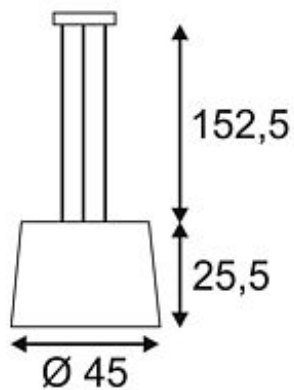

CORDA pendant luminaire

round , beige textile, E27, max. 3x 60W

Article number	155402
Catalogue	BIG WHITE 2015, Page 67
Type of lamp	Conventional lamp
Lamp	E27 230V max. 60W
Lampholder / Socket	E27
Number of light sources	3
Lamp included	No
Height	25 cm
Diameter	45 cm
Pendant length	150 cm
Net weight	1.98 kg
Gross weight	4.464 kg
Voltage	230 Volt
Max. wattage	180 Watt
Protection class	I
Material	steel / textile / acrylic
Colour	nickel brushed / beige
Way of mounting	ceiling mounting pendulum
Remark 1	Bulb max. Length 11,6cm
Remark 2	Canopy (Ø / H): 15 / 2,5 cm
Remark 3	Energy labels in your language are available in the Service Area sub point Download
Suitable for lamps from EEC	E
Suitable for lamps up to EEC	A+
Light distribution type 1	direct-indirect
Light distribution type 3	rotationally symmetric

Available in two different styles of the customizable colours beige and black our pendant luminaire CORDA meets any style in accordance with your individual furnishing. An acrylic glass shade provides homogeneous illumination even for the downwardly emitted light. CORDA is supplied ready for direct connection to 230V mains supply. A suitable pendant suspension measuring 150cm is included. This luminaire is compatible with bulbs of the energy classes: E - A+