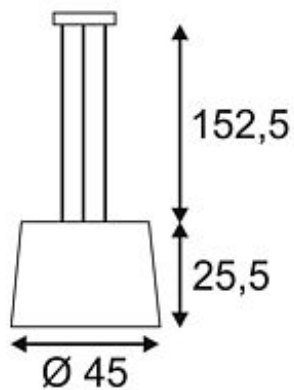

CORDA pendant luminaire

round , black textile, E27, max. 3x 60W

Article number	155400
Catalogue	BIG WHITE 2015, Page 67
Type of lamp	Conventional lamp
Lamp	E27 230V max. 60W
Lampholder / Socket	E27
Number of light sources	3
Lamp included	No
Height	25 cm
Diameter	45 cm
Pendant length	150 cm
Net weight	1.987 kg
Gross weight	4.293 kg
Voltage	230 Volt
Max. wattage	180 Watt
Protection class	I
Material	steel / textile / acrylic
Colour	nickel brushed / black
Way of mounting	ceiling mounting pendulum
Remark 1	Bulb max. Lenght 11,6cm
Remark 2	Canopy (Ø / H): 15 / 2,5 cm
Remark 3	Energy labels in your language are available in the Service Area sub point Download
Suitable for lamps from EEC	E
Suitable for lamps up to EEC	A+
Light distribution type 1	direct-indirect
Light distribution type 3	rotationally symmetric

Available in two different styles of the customizable colours beige and black our pendant luminaire CORDA meets any style in accordance with your individual furnishing. An acrylic glass shade provides homogeneous illumination even for the downwardly emitted light. CORDA is supplied ready for direct connection to 230V mains supply. A suitable pendant suspension measuring 150cm is included. This luminaire is compatible with bulbs of the energy classes: E - A+