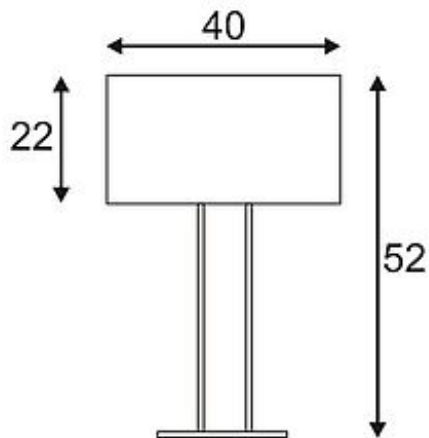

ACCANTO TWIN

table lamp, square, white textile, E27, max. 60W

Article number	155392
Type of lamp	Conventional lamp
Lamp	E27 230V max. 60W
Lampholder / Socket	E27
Number of light sources	1
Lamp included	No
Length	20 cm
Width	40 cm
Height	52 cm
Net weight	3.187 kg
Gross weight	1.113 kg
Voltage	230 Volt
Max. wattage	60 Watt
Protection class	II
Material	textile / steel
Colour	nickel brushed / white
Way of mounting	mobile
Remark 1	200 cm connection lead with switch and plug included
Remark 2	Bulb maximum length 14 cm
Remark 3	Shade made from textile/PS, base made from steel
Remark 4	Energy labels in your language are available in the Service Area sub point Download
Suitable for lamps from EEC	E
Suitable for lamps up to EEC	A+
Type of plug	2 pin flat euro plug
Light distribution type 1	direct-indirect

Shapely processed steel and textile elements of the ACCANTO TWIN table lamp offers distinctive charm. The rectangular designed, either beige or brown lampshade made from washable fabric and polystyrene, ensures homogeneous illumination chosen bulb. By means of the incorporated E27 lampholder, we leave the choice up to you. Whether you want to use LED, energy-saving or incandescent lamps. ACCANTO TWIN is supplied ready for direct connection to 230V mains supply with an integrated line switch. This luminaire is compatible with bulbs of the energy classes: E - A+