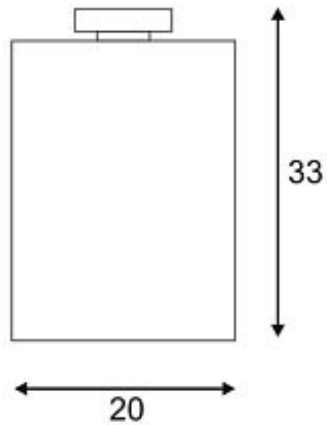

LASSON ceiling luminaire

CL-1 , square, beige, E27, max. 40W

Article number	155321
Type of lamp	Conventional lamp
Lamp	E27 230V max. 60W
Lampholder / Socket	E27
Number of light sources	1
Lamp included	No
Length	20 cm
Width	20 cm
Height	33 cm
Net weight	0.867 kg
Gross weight	3.118 kg
Voltage	230 Volt
Max. wattage	60 Watt
Protection class	I
Material	textile / steel
Colour	beige
Way of mounting	surface ceiling mounting
Remark 1	Shade (L / W / H): 20 / 20 / 30 cm
Remark 2	Canopy (W / H / D): 10 / 2 / 10 cm
Remark 3	The changing look of the shade is a result of stretched beige filaments
Remark 4	Energy labels in your language are available in the Service Area sub point Download
Suitable for lamps from EEC	E
Suitable for lamps up to EEC	A+
Light distribution type 1	direct-indirect
Light distribution type 3	axisymmetric

The ever-changing appearance of the LASSON CL-1 ceiling luminaire originates from tensioned textile threads, where the emitted light creates an inimitable experience. Available with an either beige or black shade, LASSON CL-1 is supplied ready for direct connection to 230V mains supply. This luminaire is compatible with bulbs of the energy classes: E - A+