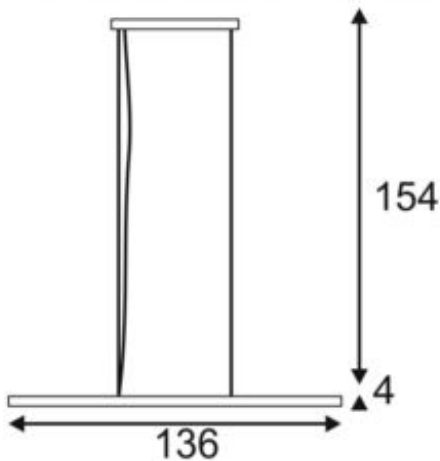

LYNAH

pendant, six-headed, LED, 3000K, rectangular, matt white, 60W

Article number	154921
Number of light sources	6
Max. wattage	60 Watt
Lamp	COB LED module
Light distribution type 1	Direct
Light distribution type 3	rotationally symmetric
Product family	Lynah
Feed-in capability	No
Lamp included	No
Length	136 cm
Width	16 cm
Height	4 cm
Pendant length	150 cm
Net weight	6.574 kg
Gross weight	8.007 kg
Voltage	220-240 ~50/60 Volts
Protection class	I
Beam angle	14 Degree
Material	Aluminium
Colour	matt white
Way of mounting	Surface ceiling mounting (pendant)
Average lifespan	40000 Hours
Colour temperature	3000 Kelvin
Colour rendering index	80
Luminous flux	3960 lm
Energy efficiency class	A++
fastCalcEnabled	Yes
ranking	400
Catalogue page	BIG WHITE 2017: 140

The timeless and modern design, as well as the efficiency of the LYNAH luminaire series, available in matt black or matt white, makes it an innovative lighting option for any setting. The lamp holders are multi-directional, thus allowing the individual focus of the light beam. The luminaire is equipped with dimmable LED modules with a beam angle of 24° each, and is ready for direct connection to 230V power supply.