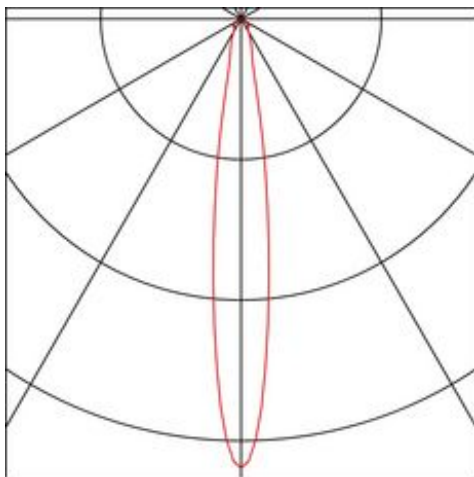

LYNAH

pendant, six-headed, LED, 3000K, rectangular, matt white, 60W

Article number	154921
Number of light sources	6
Max. wattage	60 Watt
Lamp	COB LED module
Light distribution type 1	Direct
Light distribution type 3	rotationally symmetric
Product family	Lynah
Feed-in capability	No
Lamp included	No
Length	136 cm
Width	16 cm
Height	4 cm
Pendant length	150 cm
Net weight	6.574 kg
Gross weight	8.007 kg
Voltage	220-240 ~50/60 Volts
Protection class	I
Beam angle	14 Degree
Material	Aluminium
Colour	matt white
Way of mounting	Surface ceiling mounting (pendant)
Average lifespan	40000 Hours
Colour temperature	3000 Kelvin
Colour rendering index	80
Luminous flux	3960 lm
Energy efficiency class	A++
fastCalcEnabled	Yes
ranking	400
Catalogue page	BIG WHITE 2017: 140

The timeless and modern design, as well as the efficiency of the LYNAH luminaire series, available in matt black or matt white, makes it an innovative lighting option for any setting. The lamp holders are multi-directional, thus allowing the individual focus of the light beam. The luminaire is equipped with dimmable LED modules with a beam angle of 24° each, and is ready for direct connection to 230V power supply.