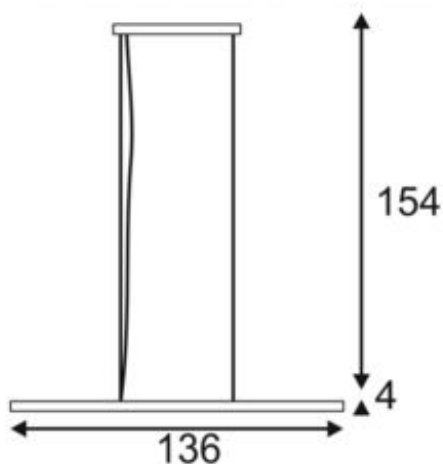

LYNAH

pendant, six-headed, LED, 3000K, rectangular, matt black, 60W

Article number	154920
Number of light sources	6
Max. wattage	60 Watt
Lamp	COB LED module
Light distribution type 1	Direct
Light distribution type 3	rotationally symmetric
Product family	Lynah
Feed-in capability	No
Lamp included	No
Length	136 cm
Width	16 cm
Height	4 cm
Pendant length	150 cm
Net weight	6.42 kg
Gross weight	7.82 kg
Voltage	220-240 ~50/60 Volts
Protection class	I
Beam angle	14 Degree
Material	Aluminium
Colour	matt black
Way of mounting	Surface ceiling mounting (pendant)
Average lifespan	40000 Hours
Colour temperature	3000 Kelvin
Colour rendering index	80
Luminous flux	3960 lm
Energy efficiency class	A++
fastCalcEnabled	Yes
ranking	400
Catalogue page	BIG WHITE 2017: 140

The timeless and modern design, as well as the efficiency of the LYNAH luminaire series, available in matt black or matt white, makes it an innovative lighting option for any setting. The lamp holders are multi-directional, thus allowing the individual focus of the light beam. The luminaire is equipped with dimmable LED modules with a beam angle of 24° each, and is ready for direct connection to 230V power supply.