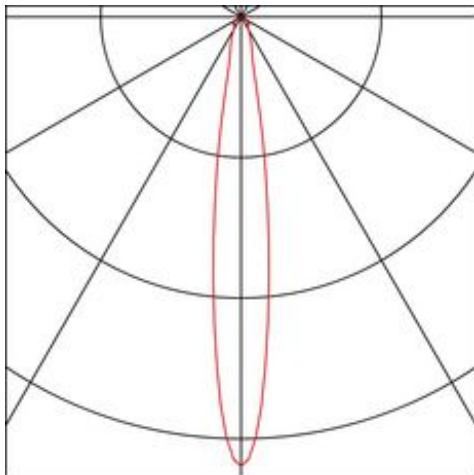

LYNAH

pendant, four-headed, LED, 3000K, rectangular, matt black, 40 W

| | |
|---------------------------|------------------------------------|
| Article number | 154910 |
| Number of light sources | 4 |
| Max. wattage | 40 Watt |
| Lamp | COB LED module |
| Light distribution type 1 | Direct |
| Light distribution type 3 | rotationally symmetric |
| Product family | Lynah |
| Feed-in capability | No |
| Lamp included | No |
| Length | 93 cm |
| Width | 16 cm |
| Height | 4 cm |
| Pendant length | 150 cm |
| Net weight | 4.73 kg |
| Gross weight | 5.405 kg |
| Voltage | 220-240 ~50/60 Volts |
| Protection class | I |
| Beam angle | 14 Degree |
| Material | Aluminium |
| Colour | matt black |
| Way of mounting | Surface ceiling mounting (pendant) |
| Average lifespan | 40000 Hours |
| Colour temperature | 3000 Kelvin |
| Colour rendering index | 80 |
| Luminous flux | 2640 lm |
| Energy efficiency class | A++ |
| fastCalcEnabled | Yes |
| ranking | 400 |
| Catalogue page | BIG WHITE 2017: 140 |

The timeless and modern design, as well as the efficiency of the LYNAH luminaire series, available in matt black or matt white, makes it an innovative lighting option for any setting. The lamp holders are multi-directional, thus allowing the individual focus of the light beam. The luminaire is equipped with dimmable LED modules with a beam angle of 24° each, and is ready for direct connection to 230V power supply.