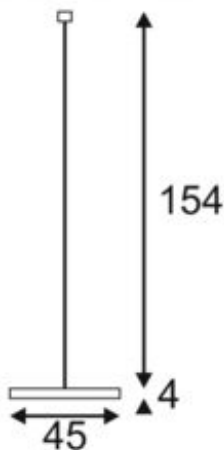

## LYNAH

pendant, double-headed, LED, 3000K, rectangular, matt white, 20W

Article number	154901
Number of light sources	2
Max. wattage	20 Watt
Lamp	COB LED module
Light distribution type 1	Direct
Light distribution type 3	rotationally symmetric
Product family	Lynah
Feed-in capability	No
Lamp included	No
Length	45 cm
Width	16 cm
Height	4 cm
Pendant length	150 cm
Net weight	2.214 kg
Gross weight	2.664 kg
Voltage	220-240 ~50/60 Volts
Protection class	I
Beam angle	14 Degree
Material	Aluminium
Colour	matt white
Way of mounting	Surface ceiling mounting (pendant)
Average lifespan	40000 Hours
Colour temperature	3000 Kelvin
Colour rendering index	80
Luminous flux	1320 lm
Energy efficiency class	A++
fastCalcEnabled	Yes
ranking	400
Catalogue page	BIG WHITE 2017: 140

The timeless and modern design, as well as the efficiency of the LYNAH luminaire series, available in matt black or matt white, makes it an innovative lighting option for any setting. The lamp holders are multi-directional, thus allowing the individual focus of the light beam. The luminaire is equipped with dimmable LED modules with a beam angle of  $24^{\circ}$  each, and is ready for direct connection to 230V power supply.