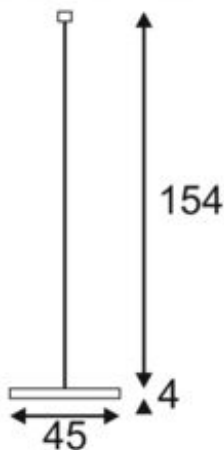

## LYNAH

pendant, double-headed, LED, 3000K, rectangular, matt black, 20W

Article number	154900
Number of light sources	2
Max. wattage	20 Watt
Lamp	COB LED module
Light distribution type 1	Direct
Light distribution type 3	rotationally symmetric
Product family	Lynah
Feed-in capability	No
Lamp included	No
Length	45 cm
Width	16 cm
Height	4 cm
Pendant length	150 cm
Net weight	2.167 kg
Gross weight	2.598 kg
Voltage	220-240 ~50/60 Volts
Protection class	I
Beam angle	14 Degree
Material	Aluminium
Colour	matt black
Way of mounting	Surface ceiling mounting (pendant)
Average lifespan	40000 Hours
Colour temperature	3000 Kelvin
Colour rendering index	80
Luminous flux	1320 lm
Energy efficiency class	A++
fastCalcEnabled	Yes
ranking	400
Catalogue page	BIG WHITE 2017: 140

The timeless and modern design, as well as the efficiency of the LYNAH luminaire series, available in matt black or matt white, makes it an innovative lighting option for any setting. The lamp holders are multi-directional, thus allowing the individual focus of the light beam. The luminaire is equipped with dimmable LED modules with a beam angle of  $24^{\circ}$  each, and is ready for direct connection to 230V power supply.