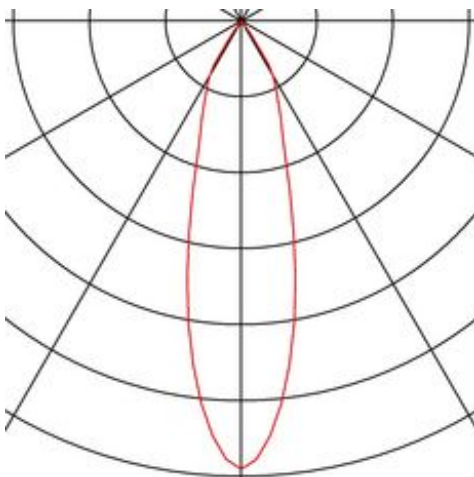

AIXLIGHT 1

recessed fitting, single-headed, LED, 3000K, chrome/black, 30°, 24,5W, incl. driver

Article number	154662
Max. wattage	24.5 Watt
Light distribution type 1	Direct
Product family	Aixlight
Feed-in capability	No
Lamp included	No
Installation length	18 cm
Installation width	18 cm
Installation depth	13 cm
Length	20 cm
Width	20 cm
Height	13 cm
Net weight	1.896 kg
Gross weight	2.346 kg
Voltage	100-240 ~50/60 . 700 Volts
Protection class	I
Beam angle	30 Degree
Material	Aluminium/steel
Colour	Chrome / black
Way of mounting	Ceiling installation
Average lifespan	30000 Hours
Colour temperature	3000 Kelvin
Colour rendering index	80
Luminous flux	2425 lm
Energy efficiency class	A++
fastCalcEnabled	Yes
ranking	300
Catalogue page	BIG WHITE 2017: 462

The AIXLIGHT 1 LED recessed ceiling light has a tiltable lamp head which is fitted with an integrated Premium LED module. The inside of the luminaire's housing made of aluminium and steel has been painted black giving the observer an image of a free-floating lamp head. The chrome-plated frame rounds off the appearance of the AIXLIGHT 1. The luminaire is ready for direct connection to the 230V mains supply. This luminaire is suitable for lamps of energy classes: A - A++