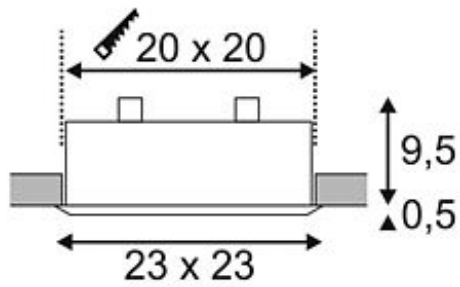

AIXLIGHT MOD 2 MR16 recessed luminaire

silvergrey GU5,3, max. 50W, adjustable

Article number	154122
Catalogue	BIG WHITE 2015, Page 434
Type of lamp	Conventional lamp
Lamp	MR16 12V max. 50W
Lampholder / Socket	GU5,3
Number of light sources	2
Lamp included	No
Installation length	22 cm
Installation width	11 cm
Installation depth	9.5 cm
Length	24 cm
Width	13.5 cm
Net weight	0.832 kg
Gross weight	4.744 kg
Voltage	12 Volt
Max. wattage	100 Watt
Protection class	III
Material	steel / aluminium
Colour	silvergrey
Way of mounting	recessed ceiling mounting
Remark 1	The lamp head can be rotated and swivelled
Remark 2	Additionally an appropriate transformer is required
Remark 3	Energy labels in your language are available in the Service Area sub point Download
Suitable for lamps from EEC	C
Suitable for lamps up to EEC	A+
Light distribution type 1	direct
Light distribution type 3	rotationally symmetric

The low-voltage recessed wall and ceiling luminaire AIXLIGHT MOD is equipped with gimbal-mounted lampholders and designed for the use of low-voltage MR16 halogen lamps. The inner side of housing made from aluminum and steel is painted black, providing a look of levitating lamp heads. The silvergrey frame visually completes the AIXLIGHT MOD. A suitable transformer providing 12V alternating current is required for operation. This luminaire is compatible with bulbs of the energy classes: C - A+