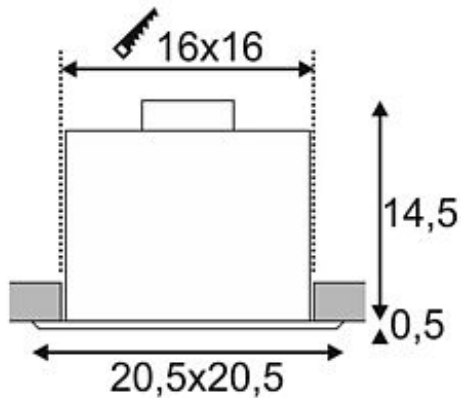

AIXLIGHT MOD 1 ES111 recessed luminaire

silvergrey GU10, max. 75W, adjustable

Article number	154052
Catalogue	BIG WHITE 2015, Page 445
Type of lamp	Conventional lamp
Lamp	ES111 230V max. 75W
Lampholder / Socket	GU10
Number of light sources	1
Lamp included	No
Installation length	16 cm
Installation width	16 cm
Installation depth	15 cm
Length	20.5 cm
Width	20.5 cm
Net weight	1.053 kg
Gross weight	2.726 kg
Voltage	230 Volt
Max. wattage	75 Watt
Protection class	I
Material	steel / aluminium
Colour	silvergrey
Way of mounting	recessed ceiling mounting
Remark 1	The lamp head can be rotated and swivelled
Remark 2	Energy labels in your language are available in the Service Area sub point Download
Suitable for lamps from EEC	E
Suitable for lamps up to EEC	A++
Light distribution type 1	direct
Light distribution type 3	rotationally symmetric

The high-voltage recessed wall and ceiling luminaire AIXLIGHT MOD is equipped with gimbal-mounted lampholders and designed for the use of high-voltage ES111 halogen lamps. The inner side of housing made from aluminum and steel is painted black, providing a look of levitating lamp heads. The silvergrey frame visually completes the AIXLIGHT MOD. The fitting is supplied ready for direct connection to 230V mains supply. This luminaire is compatible with bulbs of the energy classes: E - A++