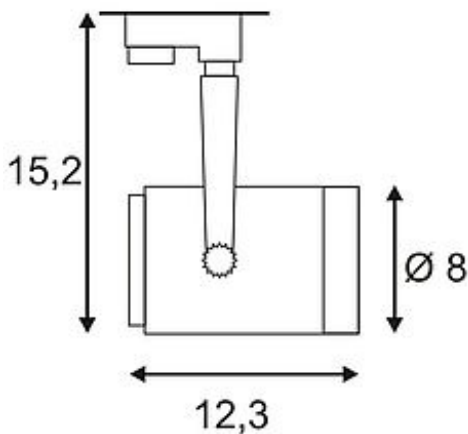

EURO SPOT GU10

silvergrey, max. 25W, incl. 3-circuit adaptor

Article number	153854
Catalogue	BIG WHITE 2015, Page 321
Type of lamp	Conventional lamp
Lamp	GU10 230V max. 25W
Lampholder / Socket	GU10
Number of light sources	1
Lamp included	No
Tilt range	90 Degree
Rotation range	350 Degree
Length	12.3 cm
Height	17.2 cm
Diameter	8 cm
Net weight	0.475 kg
Gross weight	0.621 kg
Voltage	230 Volt
Max. wattage	25 Watt
Protection class	I
Material	aluminium / glass
Colour	silvergrey
Way of mounting	track system mounting
Remark 1	The mounted adaptor is suitable for all conventional 3 circuit tracks
Remark 2	Energy labels in your language are available in the Service Area sub point Download
Suitable for lamps from EEC	E
Suitable for lamps up to EEC	A++
Light distribution type 1	direct
Light distribution type 3	rotationally symmetric

Adjustable high-voltage spotlight EURO SPOT GU10 with suitable adaptor for the 3-circuit high-voltage track system. By means of the incorporated GU10 lampholder, this aluminium-made fitting is suitable for halogen and LED light sources measuring 5cm across. This luminaire is compatible with bulbs of the energy classes: E - A++