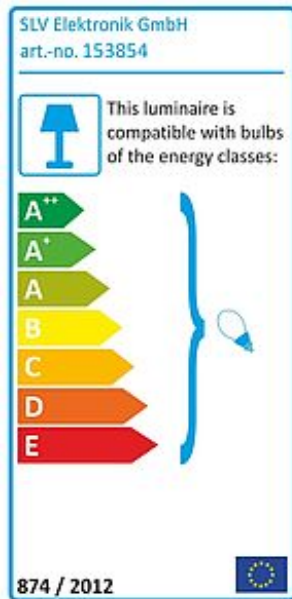

EURO SPOT GU10

silvergrey, max. 25W, incl. 3-circuit adaptor

Article number	153854
Catalogue	BIG WHITE 2015, Page 321
Type of lamp	Conventional lamp
Lamp	GU10 230V max. 25W
Lampholder / Socket	GU10
Number of light sources	1
Lamp included	No
Tilt range	90 Degree
Rotation range	350 Degree
Length	12.3 cm
Height	17.2 cm
Diameter	8 cm
Net weight	0.475 kg
Gross weight	0.621 kg
Voltage	230 Volt
Max. wattage	25 Watt
Protection class	I
Material	aluminium / glass
Colour	silvergrey
Way of mounting	track system mounting
Remark 1	The mounted adaptor is suitable for all conventional 3 circuit tracks
Remark 2	Energy labels in your language are available in the Service Area sub point Download
Suitable for lamps from EEC	E
Suitable for lamps up to EEC	A++
Light distribution type 1	direct
Light distribution type 3	rotationally symmetric

Adjustable high-voltage spotlight EURO SPOT GU10 with suitable adaptor for the 3-circuit high-voltage track system. By means of the incorporated GU10 lampholder, this aluminium-made fitting is suitable for halogen and LED light sources measuring 5cm across. This luminaire is compatible with bulbs of the energy classes: E - A++