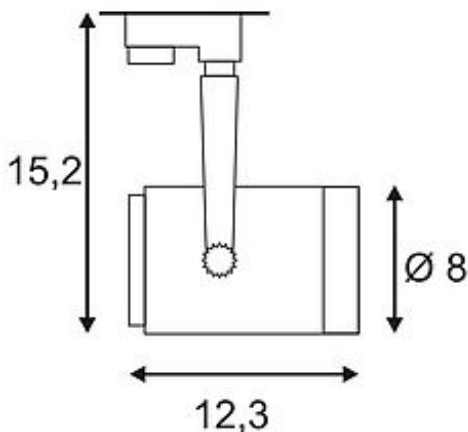

EURO SPOT GU10

black, max. 25W, incl. 3-circuit adaptor

Article number	153850
Catalogue	BIG WHITE 2015, Page 321
Type of lamp	Conventional lamp
Lamp	GU10 230V max. 25W
Lampholder / Socket	GU10
Number of light sources	1
Lamp included	No
Tilt range	90 Degree
Rotation range	350 Degree
Length	12.3 cm
Height	17.2 cm
Diameter	8 cm
Net weight	0.481 kg
Gross weight	2.221 kg
Voltage	230 Volt
Max. wattage	25 Watt
Protection class	I
Material	aluminium / glass
Colour	black
Way of mounting	track system mounting
Remark 1	The mounted adapter is suitable for all conventional 3 circuit tracks
Remark 2	Energy labels in your language are available in the Service Area sub point Download
Suitable for lamps from EEC	E
Suitable for lamps up to EEC	A++
Light distribution type 1	direct
Light distribution type 3	rotationally symmetric

Adjustable high-voltage spotlight EURO SPOT GU10 with suitable adaptor for the 3-circuit high-voltage track system. By means of the incorporated GU10 lampholder, this aluminium-made fitting is suitable for halogen and LED light sources measuring 5cm across. This luminaire is compatible with bulbs of the energy classes: E - A++