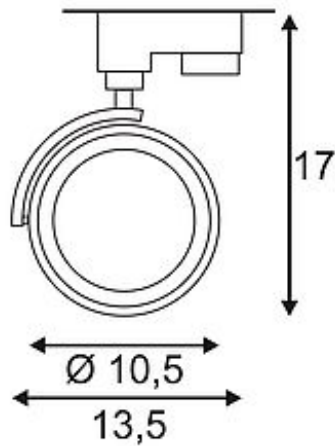

KALU TRACK GX53

black, max. 9W, incl. 3-circuit adaptor

Article number	153590
Catalogue	BIG WHITE 2015, Page 315
Type of lamp	Conventional lamp
Lamp	Microlynx 230V 9W
Lampholder / Socket	GX53
Number of light sources	1
Lamp included	No
Tilt range	90 Degree
Rotation range	350 Degree
Length	13.5 cm
Height	17 cm
Net weight	0.331 kg
Gross weight	0.526 kg
Voltage	230 Volt
Max. wattage	9 Watt
Protection class	I
Material	aluminium
Colour	black
Way of mounting	track system mounting
Remark 1	Head (Ø / L): 10,5 / 4 cm
Remark 2	Energy labels in your language are available in the Service Area sub point Download
Suitable for lamps from EEC	B
Suitable for lamps up to EEC	A++
Light distribution type 1	direct
Light distribution type 3	rotationally symmetric

Adjustable spotlight KALU TRACK GX53 with suitable adapter for the 3 circuit high-voltage track system. Conceived as an extension to the popular KALU series this track spotlight takes on the shape of the product family. By means of the GX53 lampholder, the operation of energy saving and LED light sources is ensured. To meet all lighting requirements, we alternatively offer versions with G53 socket and such with incorporated Philips LED modules for the 1- and 3-circuit systems. This luminaire is compatible with bulbs of the energy classes: B - A++