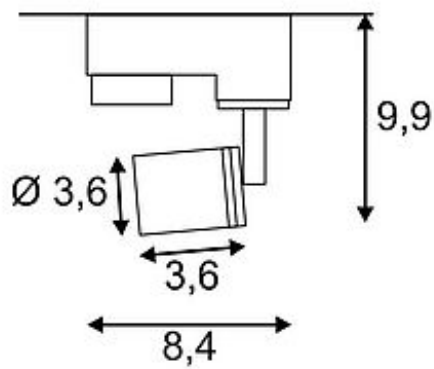

PURI lamp head

silvergrey, GU10, max. 50W, incl. 3-circuit adaptor

Article number	153564
Catalogue	BIG WHITE 2015, Page 335
Type of lamp	Conventional lamp
Lamp	GU10 230V max. 50W
Lampholder / Socket	GU10
Number of light sources	1
Lamp included	No
Tilt range	85 Degree
Rotation range	350 Degree
Length	5 cm
Height	10 cm
Diameter	3.5 cm
Net weight	0.184 kg
Gross weight	0.236 kg
Voltage	230 Volt
Max. wattage	50 Watt
Protection class	II
Material	aluminium
Colour	silvergrey
Way of mounting	track system mounting
Remark 1	Decoring for GU10 lamps included
Remark 2	Suitable for the use of ES111 lamps
Remark 3	Energy labels in your language are available in the Service Area sub point Download
Suitable for lamps from EEC	E
Suitable for lamps up to EEC	A++
Light distribution type 1	direct
Light distribution type 3	rotationally symmetric

Adjustable high-voltage spotlight PURI with suitable adapter for the 3-circuit high-voltage track system. The fitting is made from aluminum making it suitable for halogen and LED bulbs with GU10 socket. For halogen lamps measuring 5cm across, a decorative ring is included. This luminaire is compatible with bulbs of the energy classes: E - A++