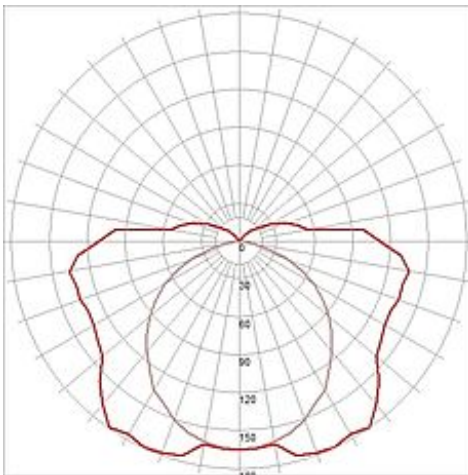

SIGHT 54 TRACK

rectangular, silvergrey, 1x T5, 54W, incl. 3-circuit adaptor

Article number	153514
Catalogue	BIG WHITE 2015, Page 342
Type of lamp	Conventional lamp
Lamp	T5 fluorescent bulb 54W
Lampholder / Socket	G5
Number of light sources	1
Lamp included	No
Length	119 cm
Width	4 cm
Height	10 cm
Net weight	1.412 kg
Gross weight	1.164 kg
Voltage	230 Volt
Max. wattage	54 Watt
Protection class	I
Material	aluminium / plastic
Colour	silvergrey
Way of mounting	track system mounting
Remark 1	Electronic ballast incorporated
Remark 2	The mounted adapter is suitable for all conventional 3 circuit tracks
Remark 3	Energy labels in your language are available in the Service Area sub point Download
Suitable for lamps from EEC	A
Suitable for lamps up to EEC	A+
Light distribution type 1	direct
Light distribution type 3	axisymmetric

The SIGHT 54 is a professional luminaire for track mounting by its incorporated adapter. Within the brushed aluminum frame there is the G5 lamp holder to take one T5 fluorescent lamp with 54W output providing the necessary illumination strength. Available in several colour versions, SIGHT 54 is suitable for direct connection to the high voltage track thanks to the already incorporated electronic ballast. This luminaire is compatible with bulbs of the energy classes: A - A+