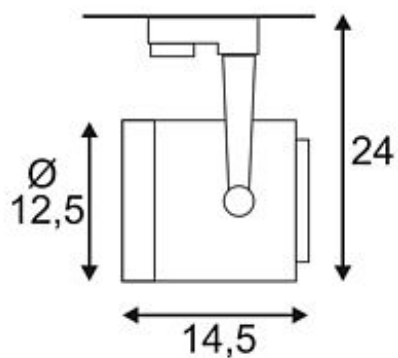

EURO SPOT ES111

round, white, GU10, max. 75W, incl. 3-circuit adaptor

Article number	153421
Catalogue	BIG WHITE 2015, Page 321
Type of lamp	Conventional lamp
Lamp	ES111 230V max. 75W
Lampholder / Socket	GU10
Number of light sources	1
Lamp included	No
Tilt range	100 Degree
Rotation range	350 Degree
Length	24 cm
Width	16.5 cm
Diameter	12.5 cm
Net weight	0.845 kg
Gross weight	3.163 kg
Voltage	230 Volt
Max. wattage	75 Watt
Protection class	I
Material	aluminium
Colour	white
Way of mounting	track system mounting
Remark 1	The mounted adaptor is suitable for all conventional 3 circuit tracks
Remark 2	Energy labels in your language are available in the Service Area sub point Download
Suitable for lamps from EEC	E
Suitable for lamps up to EEC	A++
Light distribution type 1	direct
Light distribution type 3	rotationally symmetric

Adjustable high-voltage spotlight EURO SPOT ES111 with suitable adaptor for the 3-circuit high-voltage track system. By means of the incorporated GU10 lampholder, this aluminium-made fitting is suitable for halogen and LED light sources measuring 11.1cm across. This luminaire is compatible with bulbs of the energy classes: E - A++