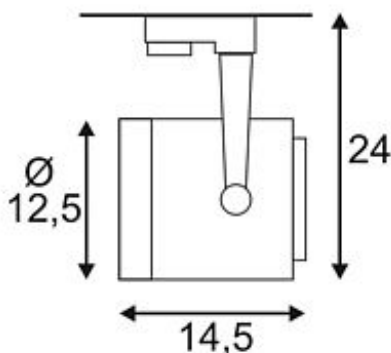

EURO SPOT ES111

round, black, GU10, max. 75W, incl. 3-circuit adaptor

Article number	153420
Catalogue	BIG WHITE 2015, Page 321
Type of lamp	Conventional lamp
Lamp	ES111 230V max. 75W
Lampholder / Socket	GU10
Number of light sources	1
Lamp included	No
Tilt range	100 Degree
Rotation range	350 Degree
Length	24 cm
Width	16.5 cm
Diameter	12.5 cm
Net weight	0.847 kg
Gross weight	3.2 kg
Voltage	230 Volt
Max. wattage	75 Watt
Protection class	I
Material	aluminium
Colour	black
Way of mounting	track system mounting
Remark 1	The mounted adaptor is suitable for all conventional 3 circuit tracks
Remark 2	Energy labels in your language are available in the Service Area sub point Download
Suitable for lamps from EEC	E
Suitable for lamps up to EEC	A++
Light distribution type 1	direct
Light distribution type 3	rotationally symmetric

Adjustable high-voltage spotlight EURO SPOT ES111 with suitable adaptor for the 3-circuit high-voltage track system. By means of the incorporated GU10 lampholder, this aluminium-made fitting is suitable for halogen and LED light sources measuring 11.1cm across. This luminaire is compatible with bulbs of the energy classes: E - A++