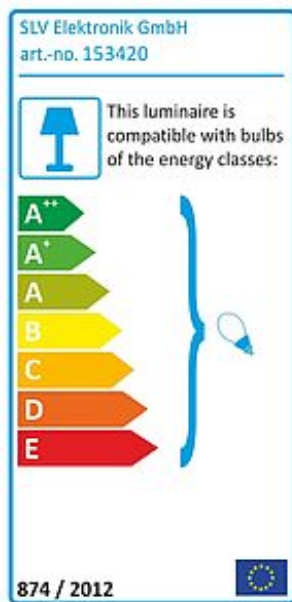

EURO SPOT ES111

round, black, GU10, max. 75W, incl. 3-circuit adaptor

Article number	153420
Catalogue	BIG WHITE 2015, Page 321
Type of lamp	Conventional lamp
Lamp	ES111 230V max. 75W
Lampholder / Socket	GU10
Number of light sources	1
Lamp included	No
Tilt range	100 Degree
Rotation range	350 Degree
Length	24 cm
Width	16.5 cm
Diameter	12.5 cm
Net weight	0.847 kg
Gross weight	3.2 kg
Voltage	230 Volt
Max. wattage	75 Watt
Protection class	I
Material	aluminium
Colour	black
Way of mounting	track system mounting
Remark 1	The mounted adaptor is suitable for all conventional 3 circuit tracks
Remark 2	Energy labels in your language are available in the Service Area sub point Download
Suitable for lamps from EEC	E
Suitable for lamps up to EEC	A++
Light distribution type 1	direct
Light distribution type 3	rotationally symmetric

Adjustable high-voltage spotlight EURO SPOT ES111 with suitable adaptor for the 3-circuit high-voltage track system. By means of the incorporated GU10 lampholder, this aluminium-made fitting is suitable for halogen and LED light sources measuring 11.1cm across. This luminaire is compatible with bulbs of the energy classes: E - A++