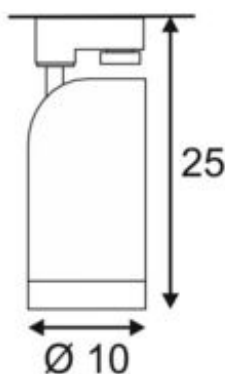

## BILAS

spot for 240V 3-phase track, LED, 2700K, round, matt white, 25°, 25 W, incl. 3-phase adapter

Article number	152991
Number of light sources	1
Max. wattage	15 Watt
Lamp	COB LED module
Light distribution type 1	Direct
Light distribution type 3	rotationally symmetric
Product family	Bilas
Feed-in capability	No
Lamp included	No
Height	25 cm
Diameter	10 cm
Net weight	0.941 kg
Gross weight	1.198 kg
Voltage	230 ~50/60 Volts
Protection class	I
Beam angle	25 Degree
Material	Aluminium/glass
Colour	matt white
Way of mounting	Track mounting
Average lifespan	50000 Hours
Colour temperature	2700 Kelvin
Colour rendering index	80
Luminous flux	1000 lm
Energy efficiency class	A++
fastCalcEnabled	No
ranking	400
Catalogue page	BIG WHITE 2017: 341

The simple and elegantly shaped BILAS SPOT is equipped with an adapter for the 240V 3-phase track system and has a turning and pivoting arm that can be locked into position. Outfitted with a powerful, warm white COB LED, the spot is available in a number of colours, as well as various beam angles.