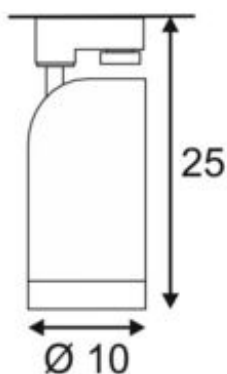

BILAS

spot for 240V 3-phase track, LED, 2700K, round, matt black, 25°, 25 W, incl. 3-phase adapter

Article number	152990
Number of light sources	1
Max. wattage	15 Watt
Lamp	COB LED module
Light distribution type 1	Direct
Light distribution type 3	rotationally symmetric
Product family	Bilas
Feed-in capability	No
Lamp included	No
Height	25 cm
Diameter	10 cm
Net weight	0.934 kg
Gross weight	1.198 kg
Voltage	230 ~50/60 Volts
Protection class	I
Beam angle	25 Degree
Material	Aluminium/glass
Colour	matt black
Way of mounting	Track mounting
Average lifespan	50000 Hours
Colour temperature	2700 Kelvin
Colour rendering index	80
Luminous flux	1000 lm
Energy efficiency class	A++
fastCalcEnabled	No
ranking	400
Catalogue page	BIG WHITE 2017: 341

The simple and elegantly shaped BILAS SPOT is equipped with an adapter for the 240V 3-phase track system and has a turning and pivoting arm that can be locked into position. Outfitted with a powerful, warm white COB LED, the spot is available in a number of colours, as well as various beam angles.