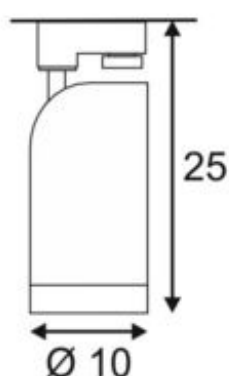

BILAS

spot for 240V 3-phase track, LED, 2700K, round, matt white, 60°, 25 W, incl. 3-phase adapter

Article number	152981
Number of light sources	1
Max. wattage	15 Watt
Lamp	COB LED module
Light distribution type 1	Direct
Light distribution type 3	rotationally symmetric
Product family	Bilas
Feed-in capability	No
Lamp included	No
Height	25 cm
Diameter	10 cm
Net weight	0.923 kg
Gross weight	1.166 kg
Voltage	230 ~50/60 Volts
Protection class	I
Beam angle	60 Degree
Material	Aluminium/glass
Colour	matt white
Way of mounting	Track mounting
Average lifespan	50000 Hours
Colour temperature	2700 Kelvin
Colour rendering index	80
Luminous flux	1000 lm
Energy efficiency class	A++
fastCalcEnabled	No
ranking	400
Catalogue page	BIG WHITE 2017: 341

The simple and elegantly shaped BILAS SPOT is equipped with an adapter for the 240V 3-phase track system and has a turning and pivoting arm that can be locked into position. Outfitted with a powerful, warm white COB LED, the spot is available in a number of colours, as well as various beam angles.