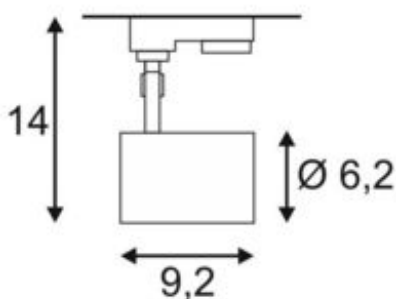

DEBASTO

spot for 240V 3-phase track, LED, 3000K, round, black, incl. 3-phase adapter

Article number	152950
Number of light sources	1
Width	9.2 cm
Max. wattage	8 Watt
Lamp	COB LED module
Light distribution type 1	Direct
Light distribution type 3	rotationally symmetric
Product family	Debasto
Feed-in capability	No
Lamp included	No
Tilt range	90 Degree
Rotation range	350 Degree
Height	14 cm
Diameter	6.2 cm
Net weight	0.33 kg
Gross weight	0.403 kg
Voltage	230 ~50 Volts
Protection class	I
Beam angle	30 Degree
Material	Aluminium
Colour	black
Way of mounting	Track mounting
Remark 1	The mounted adapter is suitable for all conventional 3 circuit tracks
Average lifespan	30000 Hours
Colour temperature	3000 Kelvin
Colour rendering index	80
Luminous flux	360 lm
Energy efficiency class	A++
fastCalcEnabled	No

ranking	300
---------	-----

Catalogue page	BIG WHITE 2017: 333
----------------	---------------------

Adjustable LED spot DEBASTO with suitable adapter for the 240V 3-phase track system. The luminaire is made of aluminium and equipped with a dimmable Premium COB LED module.