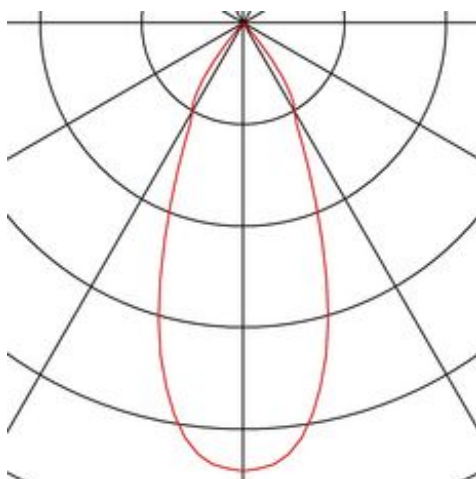

## DANCER

spot for 240V 3-phase track, LED, 3000K, silver-grey / black, 48W, incl. 3-phase adapter

Article number	152924
Max. wattage	48 Watt
Light distribution type 1	Direct
Light distribution type 3	rotationally symmetric
Feed-in capability	No
Lamp included	No
Length	34 cm
Height	26 cm
Diameter	13.2 cm
Net weight	1.918 kg
Gross weight	2.302 kg
Voltage	100-277 ~50/60 . 1300 Volts
Protection class	I
Beam angle	40 Degree
Material	Aluminium/glass
Colour	Silver-grey/black
Way of mounting	Ceiling mounted / ceiling track / wall track
Average lifespan	30000 Hours
Colour temperature	3000 Kelvin
Colour rendering index	90
Luminous flux	3800 lm
Energy efficiency class	A++
fastCalcEnabled	No
ranking	400
Catalogue page	BIG WHITE 2017: 345

The adjustable DANCER spot is fitted with a suitable adapter for the 3-phase 240V track system. Designed as a stylish and visually appealing LED spot for shop and trade fair construction, it is available in two colour versions and light colours and comes with a premium LED module with particularly high colour rendering properties and high luminous flux. The longevity of the module is ensured by a heat sink integrated into the existing design. The factory-fitted reflector can be replaced with other beam angles if required.