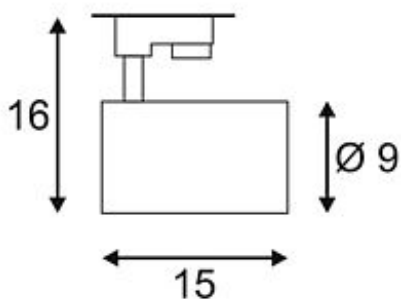

STRUCTEC LED 30

5W, round, silvergrey, 3000K, 60°, incl. 3-circuit adator

Article number	152854
Catalogue	BIG WHITE 2015, Page 323
Type of lamp	LED lamp
Lamp	COB LED 30,5W
Number of light sources	1
Lamp included	Yes
Tilt range	90 Degree
Rotation range	350 Degree
Length	15 cm
Height	16 cm
Diameter	9 cm
Net weight	1.03 kg
Gross weight	1.133 kg
Voltage	230 Volt
Max. wattage	32.9 Watt
Protection class	I
Beam angle	60 Degree
Material	aluminium
Colour	silvergrey
Way of mounting	track system mounting
Remark 1	The mounted adapter is suitable for all conventional 3 circuit tracks
Remark 2	Energy labels in your language are available in the Service Area sub point Download
Average lifespan	30000 Hours
Colour temperature	3000 Kelvin
Colour rendering index	80
Luminous flux	3400 lm
Suitable for lamps from EEC	A
Suitable for lamps up to EEC	A++
Light distribution type 1	direct

Adjustable spotlight STRUCTEC with suitable adapter for the 3-circuit high-voltage track system. Designed as a visually attractive but discreet, high-performance LED spot for shops and exhibitions it features multiple beam angles and colour versions and is equipped with a high-performance COB LED chip, with either 2300lm or 3400lm luminous flux. The longevity of the module is ensured by integrating a proper heatsink into the existing design. This luminaire contains built-in LED lamps. EEK: A - A++. The lamps cannot be changed in the luminaire.