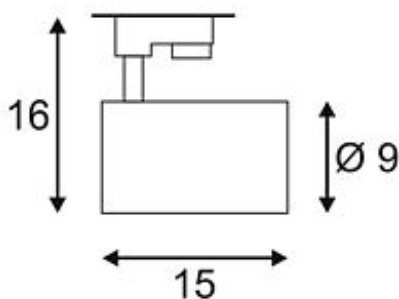

## STRUCTEC LED 30

5W, round, black, 3000K, 60°, incl. 3-circuit adaptor

Article number	152850
Catalogue	BIG WHITE 2015, Page 323
Type of lamp	LED lamp
Lamp	COB LED 30,5W
Number of light sources	1
Lamp included	Yes
Tilt range	90 Degree
Rotation range	350 Degree
Length	15 cm
Height	16 cm
Diameter	9 cm
Net weight	1.03 kg
Gross weight	1.133 kg
Voltage	230 Volt
Max. wattage	32.9 Watt
Protection class	I
Beam angle	60 Degree
Material	aluminium
Colour	black
Way of mounting	track system mounting
Remark 1	The mounted adaptor is suitable for all conventional 3 circuit tracks
Remark 2	Energy labels in your language are available in the Service Area sub point Download
Average lifespan	30000 Hours
Colour temperature	3000 Kelvin
Colour rendering index	80
Luminous flux	3400 lm
Suitable for lamps from EEC	A
Suitable for lamps up to EEC	A++
Light distribution type 1	direct

Adjustable spotlight STRUCTEC with suitable adapter for the 3-circuit high-voltage track system. Designed as a visually attractive but discreet, high-performance LED spot for shops and exhibitions it features multiple beam angles and colour versions and is equipped with a high-performance COB LED chip, with either 2300lm or 3400lm luminous flux. The longevity of the module is ensured by integrating a proper heatsink into the existing design. This luminaire contains built-in LED lamps. EEK: A - A++. The lamps cannot be changed in the luminaire.