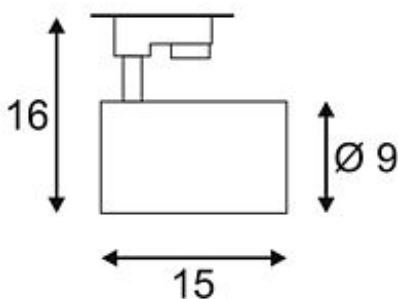

## STRUCTEC LED 30

5W, round, silvergrey, 3000K, 38°, incl. 3-circuit adator

Article number	152844
Catalogue	BIG WHITE 2015, Page 323
Type of lamp	LED lamp
Lamp	COB LED 30,5W
Number of light sources	1
Lamp included	Yes
Tilt range	90 Degree
Rotation range	350 Degree
Length	15 cm
Height	16 cm
Diameter	9 cm
Net weight	1.03 kg
Gross weight	1.133 kg
Voltage	230 Volt
Max. wattage	32.9 Watt
Protection class	I
Beam angle	38 Degree
Material	aluminium
Colour	silvergrey
Way of mounting	track system mounting
Remark 1	The mounted adapter is suitable for all conventional 3 circuit tracks
Remark 2	Energy labels in your language are available in the Service Area sub point Download
Average lifespan	30000 Hours
Colour temperature	3000 Kelvin
Colour rendering index	80
Luminous flux	3400 lm
Suitable for lamps from EEC	A
Suitable for lamps up to EEC	A++
Light distribution type 1	direct

Adjustable spotlight STRUCTEC with suitable adapter for the 3-circuit high-voltage track system. Designed as a visually attractive but discreet, high-performance LED spot for shops and exhibitions it features multiple beam angles and colour versions and is equipped with a high-performance COB LED chip, with either 2300lm or 3400lm luminous flux. The longevity of the module is ensured by integrating a proper heatsink into the existing design. This luminaire contains built-in LED lamps. EEK: A - A++. The lamps cannot be changed in the luminaire.