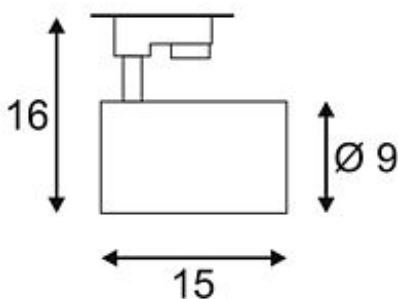

## STRUCTEC LED 30

5W, round, white, 3000K, 38°, incl. 3-circuit adaptor

Article number	152841
Catalogue	BIG WHITE 2015, Page 323
Type of lamp	LED lamp
Lamp	COB LED 30,5W
Number of light sources	1
Lamp included	Yes
Tilt range	90 Degree
Rotation range	350 Degree
Length	15 cm
Height	16 cm
Diameter	9 cm
Net weight	1.03 kg
Gross weight	1.166 kg
Voltage	230 Volt
Max. wattage	32.9 Watt
Protection class	I
Beam angle	38 Degree
Material	aluminium
Colour	white
Way of mounting	track system mounting
Remark 1	The mounted adaptor is suitable for all conventional 3 circuit tracks
Remark 2	Energy labels in your language are available in the Service Area sub point Download
Average lifespan	30000 Hours
Colour temperature	3000 Kelvin
Colour rendering index	80
Luminous flux	3400 lm
Suitable for lamps from EEC	A
Suitable for lamps up to EEC	A++
Light distribution type 1	direct

Adjustable spotlight STRUCTEC with suitable adapter for the 3-circuit high-voltage track system. Designed as a visually attractive but discreet, high-performance LED spot for shops and exhibitions it features multiple beam angles and colour versions and is equipped with a high-performance COB LED chip, with either 2300lm or 3400lm luminous flux. The longevity of the module is ensured by integrating a proper heatsink into the existing design. This luminaire contains built-in LED lamps. EEK: A - A++. The lamps cannot be changed in the luminaire.