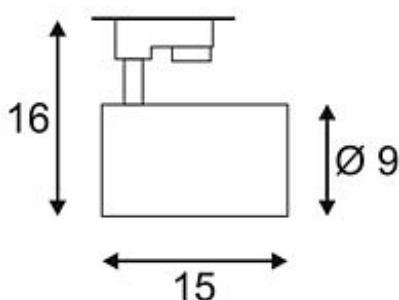

STRUCTEC LED 30

5W, round, black, 3000K, 38°, incl. 3-circuit adaptor

Article number	152840
Catalogue	BIG WHITE 2015, Page 323
Type of lamp	LED lamp
Lamp	COB LED 30,5W
Number of light sources	1
Lamp included	Yes
Tilt range	90 Degree
Rotation range	350 Degree
Length	15 cm
Height	16 cm
Diameter	9 cm
Net weight	1.03 kg
Gross weight	1.166 kg
Voltage	230 Volt
Max. wattage	32.9 Watt
Protection class	I
Beam angle	38 Degree
Material	aluminium
Colour	black
Way of mounting	track system mounting
Remark 1	The mounted adaptor is suitable for all conventional 3 circuit tracks
Remark 2	Energy labels in your language are available in the Service Area sub point Download
Average lifespan	30000 Hours
Colour temperature	3000 Kelvin
Colour rendering index	80
Luminous flux	3400 lm
Suitable for lamps from EEC	A
Suitable for lamps up to EEC	A++
Light distribution type 1	direct

Adjustable spotlight STRUCTEC with suitable adapter for the 3-circuit high-voltage track system. Designed as a visually attractive but discreet, high-performance LED spot for shops and exhibitions it features multiple beam angles and colour versions and is equipped with a high-performance COB LED chip, with either 2300lm or 3400lm luminous flux. The longevity of the module is ensured by integrating a proper heatsink into the existing design. This luminaire contains built-in LED lamps. EEK: A - A++. The lamps cannot be changed in the luminaire.