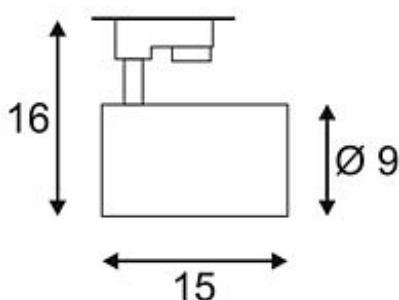

STRUCTEC LED 22W

round, silvergrey, 3000K, 60°, incl. 3-circuit adaptor

Article number	152834
Catalogue	BIG WHITE 2015, Page 323
Type of lamp	LED lamp
Lamp	COB LED 22W
Number of light sources	1
Lamp included	Yes
Tilt range	90 Degree
Rotation range	350 Degree
Length	15 cm
Height	16 cm
Diameter	9 cm
Net weight	1.06 kg
Gross weight	1.166 kg
Voltage	230 Volt
Max. wattage	25.6 Watt
Protection class	I
Beam angle	60 Degree
Material	aluminium
Colour	silvergrey
Way of mounting	track system mounting
Remark 1	The mounted adaptor is suitable for all conventional 3 circuit tracks
Remark 2	Energy labels in your language are available in the Service Area sub point Download
Average lifespan	30000 Hours
Colour temperature	3000 Kelvin
Colour rendering index	80
Luminous flux	2325 lm
Suitable for lamps from EEC	A
Suitable for lamps up to EEC	A++
Light distribution type 1	direct

Adjustable spotlight STRUCTEC with suitable adapter for the 3-circuit high-voltage track system. Designed as a visually attractive but discreet, high-performance LED spot for shops and exhibitions it features multiple beam angles and colour versions and is equipped with a high-performance COB LED chip, with either 2300lm or 3400lm luminous flux. The longevity of the module is ensured by integrating a proper heatsink into the existing design. This luminaire contains built-in LED lamps. EEK: A - A++. The lamps cannot be changed in the luminaire.