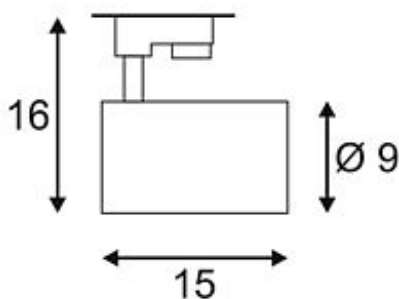

STRUCTEC LED 22W

round, silvergrey, 3000K, 38°, incl. 3-circuit adator

Article number	152824
Catalogue	BIG WHITE 2015, Page 323
Type of lamp	LED lamp
Lamp	COB LED 22W
Number of light sources	1
Lamp included	Yes
Tilt range	90 Degree
Rotation range	350 Degree
Length	15 cm
Height	16 cm
Diameter	9 cm
Net weight	1.06 kg
Gross weight	1.166 kg
Voltage	230 Volt
Max. wattage	25.6 Watt
Protection class	I
Beam angle	38 Degree
Material	aluminium
Colour	silvergrey
Way of mounting	track system mounting
Remark 1	The mounted adapter is suitable for all conventional 3 circuit tracks
Remark 2	Energy labels in your language are available in the Service Area sub point Download
Average lifespan	30000 Hours
Colour temperature	3000 Kelvin
Colour rendering index	80
Luminous flux	2325 lm
Suitable for lamps from EEC	A
Suitable for lamps up to EEC	A++
Light distribution type 1	direct

Adjustable spotlight STRUCTEC with suitable adapter for the 3-circuit high-voltage track system. Designed as a visually attractive but discreet, high-performance LED spot for shops and exhibitions it features multiple beam angles and colour versions and is equipped with a high-performance COB LED chip, with either 2300lm or 3400lm luminous flux. The longevity of the module is ensured by integrating a proper heatsink into the existing design. This luminaire contains built-in LED lamps. EEK: A - A++. The lamps cannot be changed in the luminaire.