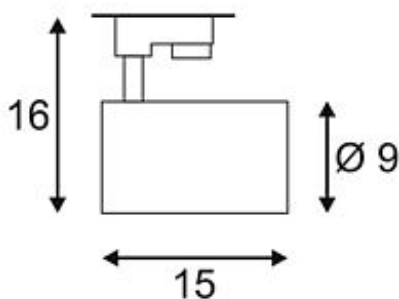

STRUCTEC LED 22W

round, white, 3000K, 38°, incl. 3-circuit adator

Article number	152821
Catalogue	BIG WHITE 2015, Page 323
Type of lamp	LED lamp
Lamp	COB LED 22W
Number of light sources	1
Lamp included	Yes
Tilt range	90 Degree
Rotation range	350 Degree
Length	15 cm
Height	16 cm
Diameter	9 cm
Net weight	1.06 kg
Gross weight	1.505 kg
Voltage	230 Volt
Max. wattage	25.6 Watt
Protection class	I
Beam angle	38 Degree
Material	aluminium
Colour	white
Way of mounting	track system mounting
Remark 1	The mounted adapter is suitable for all conventional 3 circuit tracks
Remark 2	Energy labels in your language are available in the Service Area sub point Download
Average lifespan	30000 Hours
Colour temperature	3000 Kelvin
Colour rendering index	80
Luminous flux	2325 lm
Suitable for lamps from EEC	A
Suitable for lamps up to EEC	A++
Light distribution type 1	direct

Adjustable spotlight STRUCTEC with suitable adapter for the 3-circuit high-voltage track system. Designed as a visually attractive but discreet, high-performance LED spot for shops and exhibitions it features multiple beam angles and colour versions and is equipped with a high-performance COB LED chip, with either 2300lm or 3400lm luminous flux. The longevity of the module is ensured by integrating a proper heatsink into the existing design. This luminaire contains built-in LED lamps. EEK: A - A++. The lamps cannot be changed in the luminaire.