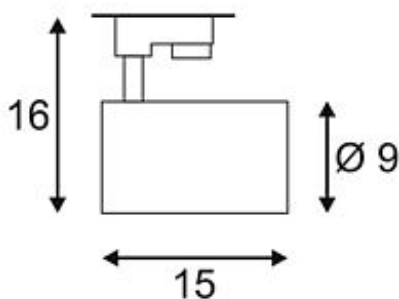

STRUCTEC LED 22W

round, black, 3000K, 38°, incl. 3-circuit adator

Article number	152820
Catalogue	BIG WHITE 2015, Page 323
Type of lamp	LED lamp
Lamp	COB LED 22W
Number of light sources	1
Lamp included	Yes
Tilt range	90 Degree
Rotation range	350 Degree
Length	15 cm
Height	16 cm
Diameter	9 cm
Net weight	1.06 kg
Gross weight	1.518 kg
Voltage	230 Volt
Max. wattage	25.6 Watt
Protection class	I
Beam angle	38 Degree
Material	aluminium
Colour	black
Way of mounting	track system mounting
Remark 1	The mounted adapter is suitable for all conventional 3 circuit tracks
Remark 2	Energy labels in your language are available in the Service Area sub point Download
Average lifespan	30000 Hours
Colour temperature	3000 Kelvin
Colour rendering index	80
Luminous flux	2325 lm
Suitable for lamps from EEC	A
Suitable for lamps up to EEC	A++
Light distribution type 1	direct

Adjustable spotlight STRUCTEC with suitable adapter for the 3-circuit high-voltage track system. Designed as a visually attractive but discreet, high-performance LED spot for shops and exhibitions it features multiple beam angles and colour versions and is equipped with a high-performance COB LED chip, with either 2300lm or 3400lm luminous flux. The longevity of the module is ensured by integrating a proper heatsink into the existing design. This luminaire contains built-in LED lamps. EEK: A - A++. The lamps cannot be changed in the luminaire.