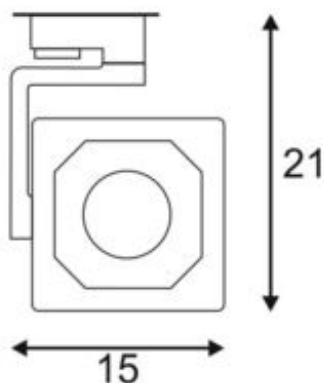

EURO CUBE

spot for 240V 3-phase track, LED, 4000K, silver-grey, 90°, incl. 3-phase adapter

Article number	152794
Number of light sources	10
Max. wattage	28.5 Watt
Light distribution type 3	Axis-symmetric
Lamp	COB LED
Light distribution type 1	Direct
Feed-in capability	No
Lamp included	No
Width	15 cm
Height	21 cm
Net weight	1.279 kg
Gross weight	1.575 kg
Voltage	220-240 ~50/60 Volts
Protection class	I
Beam angle	90 Degree
Material	Aluminium
Colour	Silver-grey
Way of mounting	Track mounting
Average lifespan	25000 Hours
Colour temperature	4000 Kelvin
Colour rendering index	90
Luminous flux	2050 lm
Energy efficiency class	A++
fastCalcEnabled	No
ranking	400
Catalogue page	BIG WHITE 2017: 338

Adjustable spot EURO CUBE with suitable adapter for the 240V 3-phase track system. Designed as an optically appealing yet discreet high output LED spot for retail stores and trade fairs, this luminaire, available in a number of housing and light colours, is equipped with a Premium COB LED module with exceptional colour rendering. The longevity of the module is ensured by a heat sink integrated into the existing design.