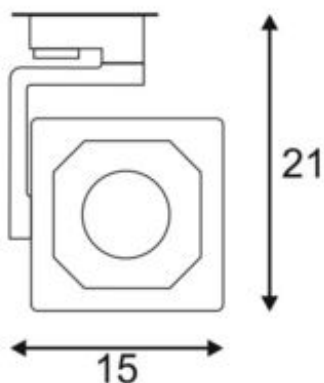

## EURO CUBE

spot for 240V 3-phase track, LED, 4000K, white, 90°, incl. 3-phase adapter

Article number	152791
Number of light sources	10
Max. wattage	28.5 Watt
Light distribution type 3	Axis-symmetric
Lamp	COB LED
Light distribution type 1	Direct
Feed-in capability	No
Lamp included	No
Tilt range	170 Degree
Rotation range	350 Degree
Width	15 cm
Height	21 cm
Net weight	1.268 kg
Gross weight	1.567 kg
Voltage	220-240 ~50/60 Volts
Protection class	I
Beam angle	90 Degree
Material	Aluminium
Colour	white
Way of mounting	Track mounting
Average lifespan	25000 Hours
Colour temperature	4000 Kelvin
Colour rendering index	90
Luminous flux	2050 lm
Energy efficiency class	A++
fastCalcEnabled	No
ranking	400
Catalogue page	BIG WHITE 2017: 338

Adjustable spot EURO CUBE with suitable adapter for the 240V 3-phase track system. Designed as an optically appealing yet discreet high output LED spot for retail stores and trade fairs, this luminaire, available in a number of housing and light colours, is equipped with a Premium COB LED module with exceptional colour rendering. The longevity of the module is ensured by a heat sink integrated into the existing design.