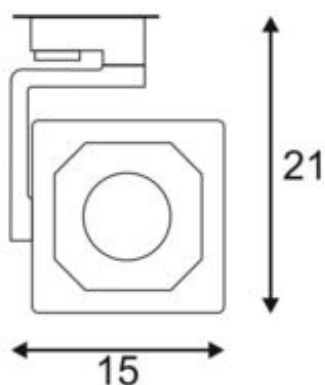

EURO CUBE

spot for 240V 3-phase track, LED, 4000K, black, 90°, incl. 3-phase adapter

Article number	152790
Number of light sources	10
Max. wattage	28.5 Watt
Light distribution type 3	Axis-symmetric
Lamp	COB LED
Light distribution type 1	Direct
Feed-in capability	No
Lamp included	No
Tilt range	170 Degree
Rotation range	350 Degree
Width	15 cm
Height	21 cm
Net weight	1.272 kg
Gross weight	1.567 kg
Voltage	220-240 ~50/60 Volts
Protection class	I
Beam angle	90 Degree
Material	Aluminium
Colour	black
Way of mounting	Track mounting
Average lifespan	25000 Hours
Colour temperature	4000 Kelvin
Colour rendering index	90
Luminous flux	2050 lm
Energy efficiency class	A++
fastCalcEnabled	No
ranking	400
Catalogue page	BIG WHITE 2017: 338

Adjustable spot EURO CUBE with suitable adapter for the 240V 3-phase track system. Designed as an optically appealing yet discreet high output LED spot for retail stores and trade fairs, this luminaire, available in a number of housing and light colours, is equipped with a Premium COB LED module with exceptional colour rendering. The longevity of the module is ensured by a heat sink integrated into the existing design.