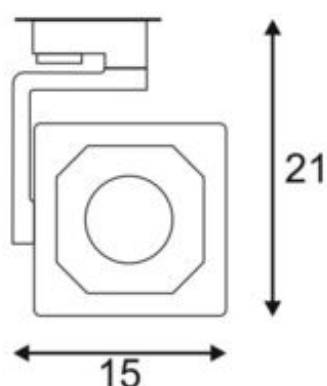

EURO CUBE

spot for 240V 3-phase track, LED, 4000K, silver-grey, 60°, incl. 3-phase adapter

Article number	152784
Number of light sources	10
Max. wattage	28.5 Watt
Light distribution type 3	Axis-symmetric
Lamp	COB LED
Light distribution type 1	Direct
Feed-in capability	No
Lamp included	No
Tilt range	170 Degree
Rotation range	350 Degree
Width	15 cm
Height	21 cm
Net weight	1.285 kg
Gross weight	1.587 kg
Voltage	220-240 ~50/60 Volts
Protection class	I
Beam angle	60 Degree
Material	Aluminium
Colour	Silver-grey
Way of mounting	Track mounting
Average lifespan	25000 Hours
Colour temperature	4000 Kelvin
Colour rendering index	90
Luminous flux	2150 lm
Energy efficiency class	A++
fastCalcEnabled	No
ranking	400
Catalogue page	BIG WHITE 2017: 338

Adjustable spot EURO CUBE with suitable adapter for the 240V 3-phase track system. Designed as an optically appealing yet discreet high output LED spot for retail stores and trade fairs, this luminaire, available in a number of housing and light colours, is equipped with a Premium COB LED module with exceptional colour rendering. The longevity of the module is ensured by a heat sink integrated into the existing design.