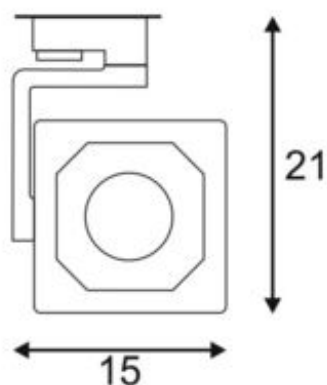

## EURO CUBE

spot for 240V 3-phase track, LED, 4000K, white, 60°, incl. 3-phase adapter

Article number	152781
Number of light sources	10
Max. wattage	28.5 Watt
Light distribution type 3	Axis-symmetric
Lamp	COB LED
Light distribution type 1	Direct
Feed-in capability	No
Lamp included	No
Tilt range	170 Degree
Rotation range	350 Degree
Width	15 cm
Height	21 cm
Net weight	1.269 kg
Gross weight	1.528 kg
Voltage	220-240 ~50/60 Volts
Protection class	I
Beam angle	60 Degree
Material	Aluminium
Colour	white
Way of mounting	Track mounting
Average lifespan	25000 Hours
Colour temperature	4000 Kelvin
Colour rendering index	90
Luminous flux	2150 lm
Energy efficiency class	A++
fastCalcEnabled	No
ranking	400
Catalogue page	BIG WHITE 2017: 338

Adjustable spot EURO CUBE with suitable adapter for the 240V 3-phase track system. Designed as an optically appealing yet discreet high output LED spot for retail stores and trade fairs, this luminaire, available in a number of housing and light colours, is equipped with a Premium COB LED module with exceptional colour rendering. The longevity of the module is ensured by a heat sink integrated into the existing design.