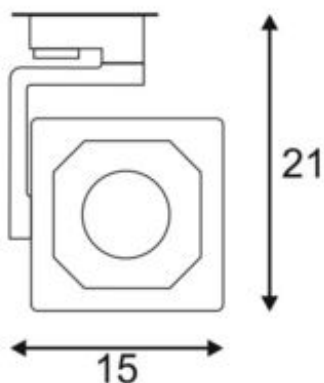

## EURO CUBE

spot for 240V 3-phase track, LED, 4000K, black, 60°, incl. 3-phase adapter

Article number	152780
Number of light sources	10
Max. wattage	28.5 Watt
Light distribution type 3	Axis-symmetric
Lamp	COB LED
Light distribution type 1	Direct
Feed-in capability	No
Lamp included	No
Tilt range	170 Degree
Rotation range	350 Degree
Width	15 cm
Height	21 cm
Net weight	1.283 kg
Gross weight	1.587 kg
Voltage	220-240 ~50/60 Volts
Protection class	I
Beam angle	60 Degree
Material	Aluminium
Colour	black
Way of mounting	Track mounting
Average lifespan	25000 Hours
Colour temperature	4000 Kelvin
Colour rendering index	80
Luminous flux	2150 lm
Energy efficiency class	A++
fastCalcEnabled	No
ranking	400
Catalogue page	BIG WHITE 2017: 338

Adjustable spot EURO CUBE with suitable adapter for the 240V 3-phase track system. Designed as an optically appealing yet discreet high output LED spot for retail stores and trade fairs, this luminaire, available in a number of housing and light colours, is equipped with a Premium COB LED module with exceptional colour rendering. The longevity of the module is ensured by a heat sink integrated into the existing design.