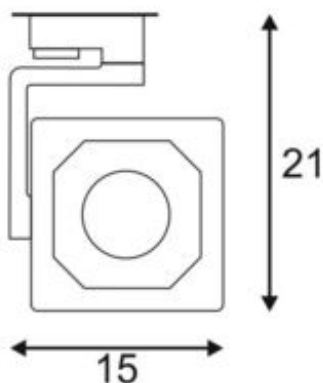

EURO CUBE

spot for 240V 3-phase track, LED, 4000K, silver-grey, 30°, incl. 3-phase adapter

Article number	152774
Number of light sources	10
Max. wattage	28.5 Watt
Light distribution type 3	Axis-symmetric
Lamp	COB LED
Light distribution type 1	Direct
Feed-in capability	No
Lamp included	No
Width	15 cm
Height	21 cm
Net weight	1.279 kg
Gross weight	1.584 kg
Voltage	220-240 ~50/60 Volts
Protection class	I
Beam angle	30 Degree
Material	Aluminium
Colour	Silver-grey
Way of mounting	Track mounting
Average lifespan	25000 Hours
Colour temperature	4000 Kelvin
Colour rendering index	90
Luminous flux	2200 lm
Energy efficiency class	A++
fastCalcEnabled	No
ranking	400
Catalogue page	BIG WHITE 2017: 338

Adjustable spot EURO CUBE with suitable adapter for the 240V 3-phase track system. Designed as an optically appealing yet discreet high output LED spot for retail stores and trade fairs, this luminaire, available in a number of housing and light colours, is equipped with a Premium COB LED module with exceptional colour rendering. The longevity of the module is ensured by a heat sink integrated into the existing design.