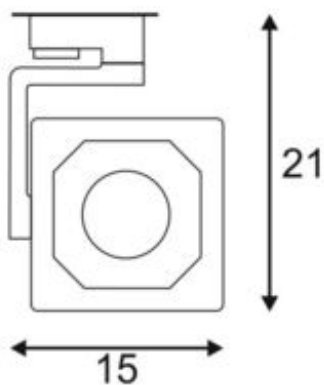

EURO CUBE

spot for 240V 3-phase track, LED, 4000K, white, 30°, incl. 3-phase adapter

Article number	152771
Number of light sources	10
Max. wattage	28.5 Watt
Light distribution type 3	Axis-symmetric
Lamp	COB LED
Light distribution type 1	Direct
Feed-in capability	No
Lamp included	No
Tilt range	170 Degree
Rotation range	350 Degree
Width	15 cm
Height	21 cm
Net weight	1.27 kg
Gross weight	1.574 kg
Voltage	220-240 ~50/60 Volts
Protection class	I
Beam angle	30 Degree
Material	Aluminium
Colour	white
Way of mounting	Track mounting
Average lifespan	25000 Hours
Colour temperature	4000 Kelvin
Colour rendering index	90
Luminous flux	2200 lm
Energy efficiency class	A++
fastCalcEnabled	No
ranking	400
Catalogue page	BIG WHITE 2017: 338

Adjustable spot EURO CUBE with suitable adapter for the 240V 3-phase track system. Designed as an optically appealing yet discreet high output LED spot for retail stores and trade fairs, this luminaire, available in a number of housing and light colours, is equipped with a Premium COB LED module with exceptional colour rendering. The longevity of the module is ensured by a heat sink integrated into the existing design.