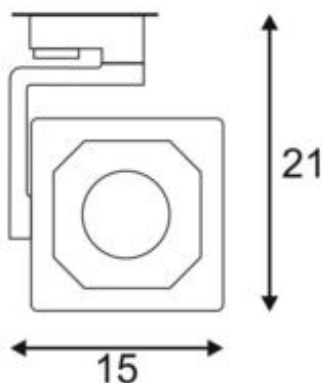

EURO CUBE

spot for 240V 3-phase track, LED, 4000K, black, 30°, incl. 3-phase adapter

Article number	152770
Number of light sources	10
Max. wattage	28.5 Watt
Light distribution type 3	Axis-symmetric
Lamp	COB LED
Light distribution type 1	Direct
Feed-in capability	No
Lamp included	No
Tilt range	170 Degree
Rotation range	350 Degree
Width	15 cm
Height	21 cm
Net weight	1.266 kg
Gross weight	1.529 kg
Voltage	220-240 ~50/60 Volts
Protection class	I
Beam angle	30 Degree
Material	Aluminium
Colour	black
Way of mounting	Track mounting
Average lifespan	25000 Hours
Colour temperature	4000 Kelvin
Colour rendering index	90
Luminous flux	2200 lm
Energy efficiency class	A++
fastCalcEnabled	No
ranking	400
Catalogue page	BIG WHITE 2017: 338

Adjustable spot EURO CUBE with suitable adapter for the 240V 3-phase track system. Designed as an optically appealing yet discreet high output LED spot for retail stores and trade fairs, this luminaire, available in a number of housing and light colours, is equipped with a Premium COB LED module with exceptional colour rendering. The longevity of the module is ensured by a heat sink integrated into the existing design.