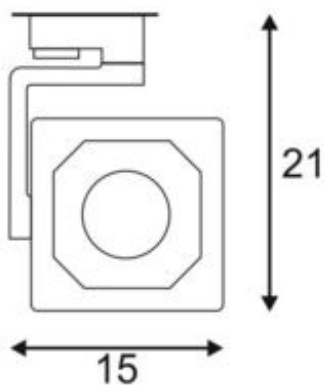

EURO CUBE

spot for 240V 3-phase track, LED, 3000K, silver-grey, 90°, incl. 3-phase adapter

Article number	152764
Number of light sources	10
Width	15 cm
Max. wattage	28.5 Watt
Light distribution type 3	Axis-symmetric
Lamp	COB LED
Light distribution type 1	Direct
Feed-in capability	No
Lamp included	No
Tilt range	170 Degree
Rotation range	350 Degree
Length	15 cm
Height	21 cm
Net weight	1.251 kg
Gross weight	1.546 kg
Voltage	220-240 ~50/60 Volts
Protection class	I
Beam angle	90 Degree
Material	Aluminium
Colour	Silver-grey
Way of mounting	Track mounting
Average lifespan	25000 Hours
Colour temperature	3000 Kelvin
Colour rendering index	90
Luminous flux	1950 lm
Energy efficiency class	A++
fastCalcEnabled	No
ranking	400
Catalogue page	BIG WHITE 2017: 338

Adjustable spot EURO CUBE with suitable adapter for the 240V 3-phase track system. Designed as an optically appealing yet discreet high output LED spot for retail stores and trade fairs, this luminaire, available in a number of housing and light colours, is equipped with a Premium COB LED module with exceptional colour rendering. The longevity of the module is ensured by a heat sink integrated into the existing design.