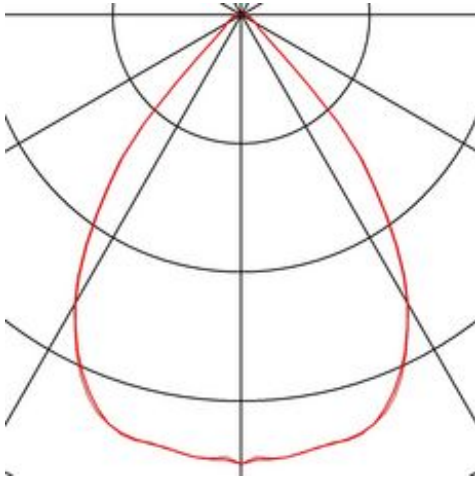

EURO CUBE

spot for 240V 3-phase track, LED, 3000K, silver-grey, 90°, incl. 3-phase adapter

Article number	152764
Number of light sources	10
Width	15 cm
Max. wattage	28.5 Watt
Light distribution type 3	Axis-symmetric
Lamp	COB LED
Light distribution type 1	Direct
Feed-in capability	No
Lamp included	No
Tilt range	170 Degree
Rotation range	350 Degree
Length	15 cm
Height	21 cm
Net weight	1.251 kg
Gross weight	1.546 kg
Voltage	220-240 ~50/60 Volts
Protection class	I
Beam angle	90 Degree
Material	Aluminium
Colour	Silver-grey
Way of mounting	Track mounting
Average lifespan	25000 Hours
Colour temperature	3000 Kelvin
Colour rendering index	90
Luminous flux	1950 lm
Energy efficiency class	A++
fastCalcEnabled	No
ranking	400
Catalogue page	BIG WHITE 2017: 338

Adjustable spot EURO CUBE with suitable adapter for the 240V 3-phase track system. Designed as an optically appealing yet discreet high output LED spot for retail stores and trade fairs, this luminaire, available in a number of housing and light colours, is equipped with a Premium COB LED module with exceptional colour rendering. The longevity of the module is ensured by a heat sink integrated into the existing design.