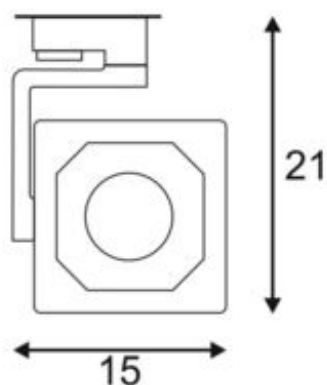

EURO CUBE

spot for 240V 3-phase track, LED, 3000K, white, 90°, incl. 3-phase adapter

Article number	152761
Number of light sources	10
Width	15 cm
Max. wattage	28.5 Watt
Light distribution type 3	Axis-symmetric
Lamp	COB LED
Light distribution type 1	Direct
Feed-in capability	No
Lamp included	No
Tilt range	170 Degree
Rotation range	350 Degree
Length	15 cm
Height	21 cm
Net weight	1.27 kg
Gross weight	1.57 kg
Voltage	220-240 ~50/60 Volts
Protection class	I
Beam angle	90 Degree
Material	Aluminium
Colour	white
Way of mounting	Track mounting
Average lifespan	25000 Hours
Colour temperature	3000 Kelvin
Colour rendering index	90
Luminous flux	1950 lm
Energy efficiency class	A++
fastCalcEnabled	No
ranking	400
Catalogue page	BIG WHITE 2017: 338

Adjustable spot EURO CUBE with suitable adapter for the 240V 3-phase track system. Designed as an optically appealing yet discreet high output LED spot for retail stores and trade fairs, this luminaire, available in a number of housing and light colours, is equipped with a Premium COB LED module with exceptional colour rendering. The longevity of the module is ensured by a heat sink integrated into the existing design.